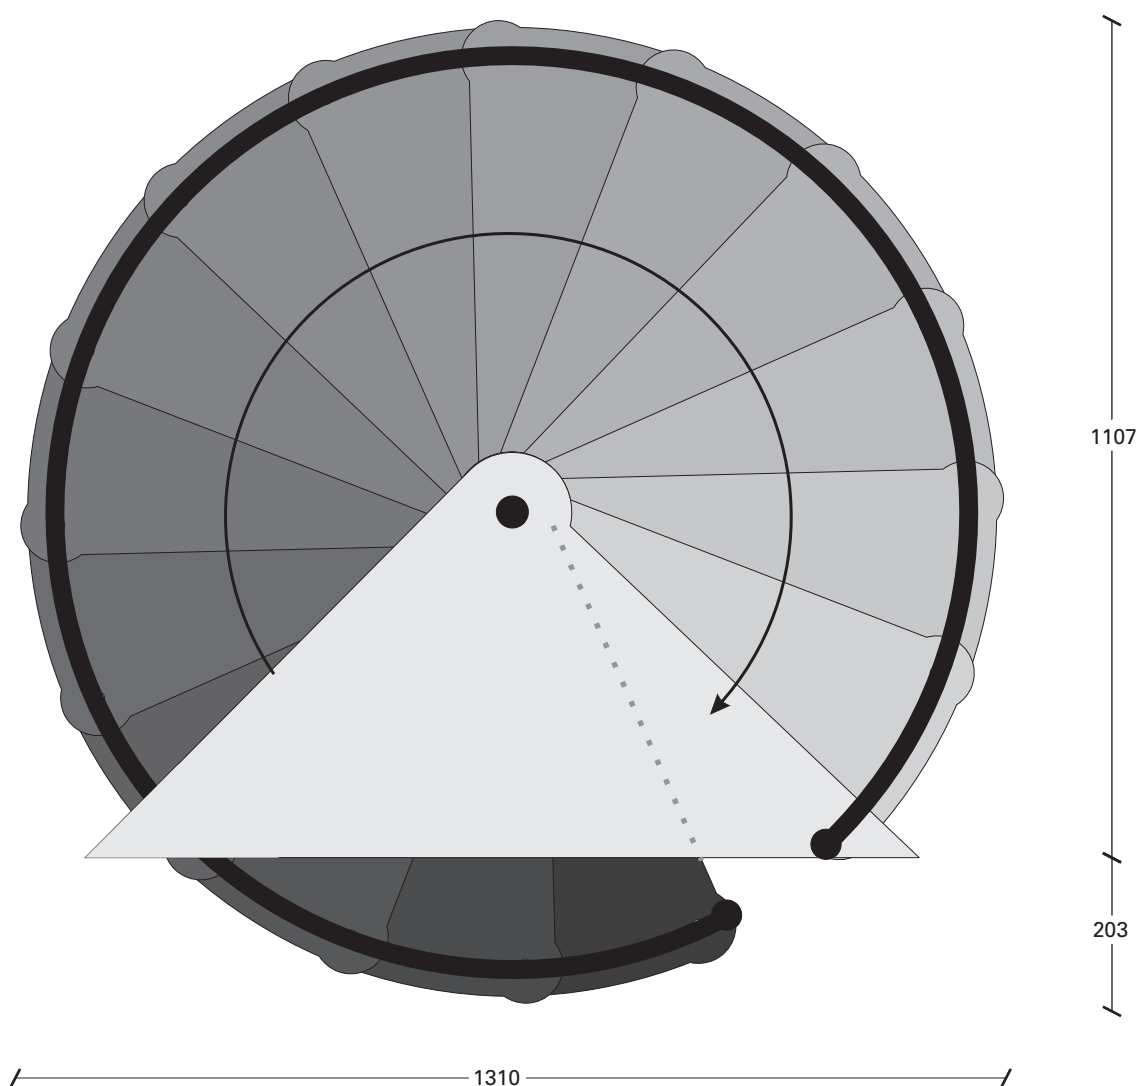

Paris

spiral staircase

Villa d'Or

Spiral staircase Paris

Turning clockwise with 16 steps to the circle (360°)

1310

Configuration with 15 treads

Villa d'Or

Spiral staircase Paris

Turning clockwise with 16 steps to the circle (360°)

/-----1310-----/

Configuration with 15 treads and square landing

Villa d'Or

Spiral staircase Paris

Turning clockwise with 16 steps to the circle (360°)

1310

Configuration with 15 treads and 1/4 round landing

Villa d'Or

Spiral staircase Paris

Turning clockwise with 16 steps to the circle (360°)

Configuration with 15 treads and triangular landing

Villa d'Or

Spiral staircase Paris

Turning clockwise with 16 steps to the circle (360°)

Configuration with 15 treads and extended triangular landing