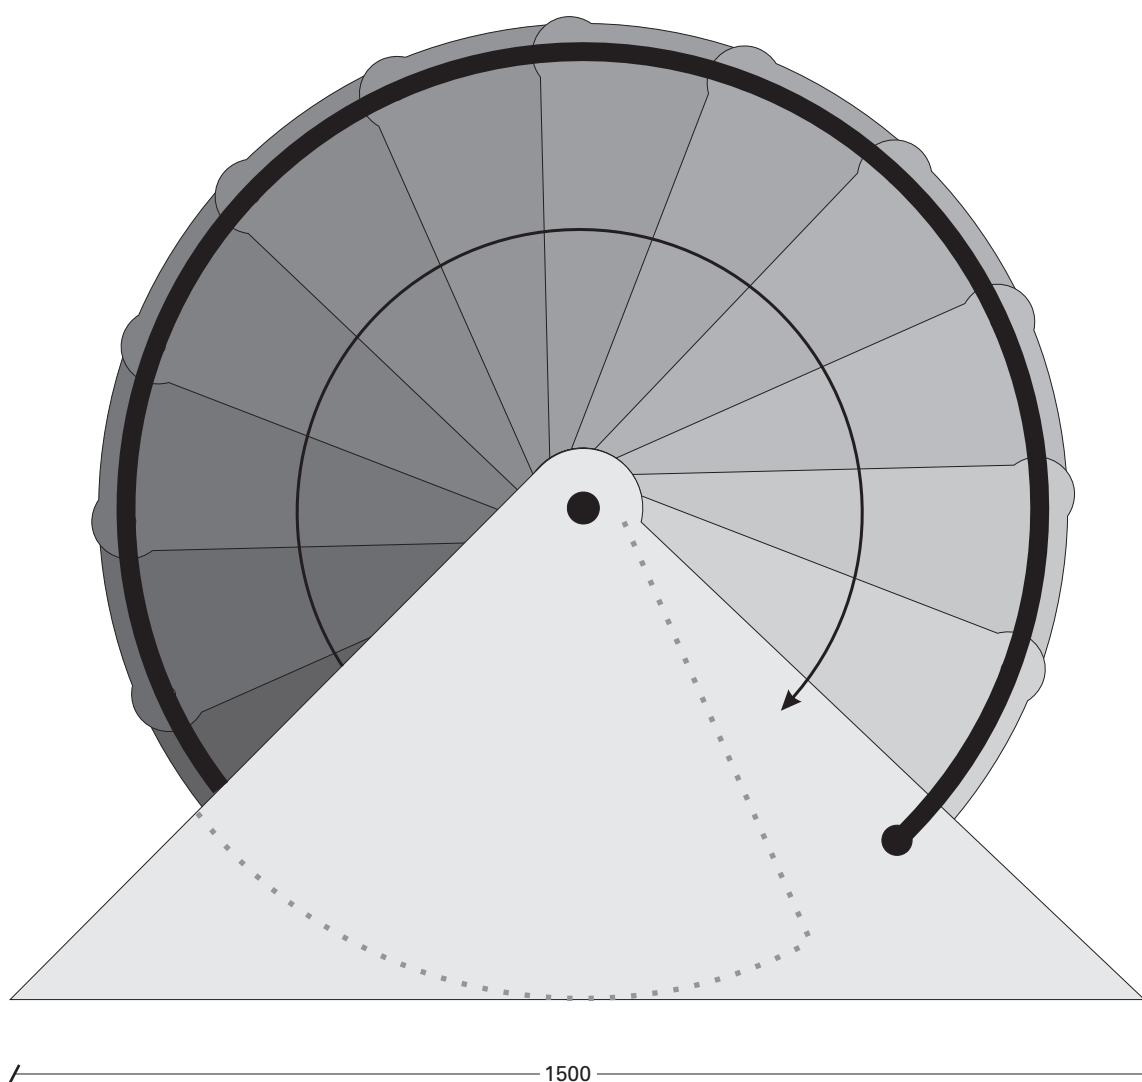

Paris

spiral staircase

Villa d'Or

Spiral staircase Paris

Turning clockwise with 16 steps to the circle (360°)

1310

Configuration with 15 treads

Villa d'Or

Spiral staircase Paris

Turning clockwise with 16 steps to the circle (360°)

/-----1310-----/

Configuration with 15 treads and square landing

Villa d'Or

Spiral staircase Paris

Turning clockwise with 16 steps to the circle (360°)

1310

Configuration with 15 treads and 1/4 round landing

Villa d'Or

Spiral staircase Paris

Turning clockwise with 16 steps to the circle (360°)

Configuration with 15 treads and triangular landing

Villa d'Or

Spiral staircase Paris

Turning clockwise with 16 steps to the circle (360°)

Configuration with 15 treads and extended triangular landing